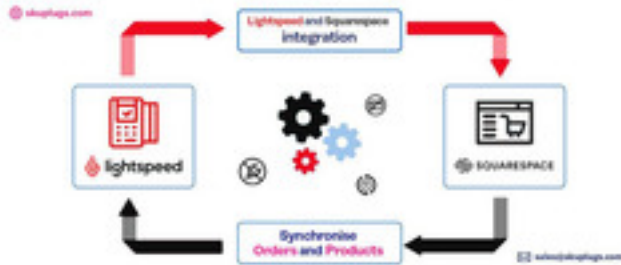

Address: **New York, NY, USA, Chandigarh, Chandigarh**
 Price: **59.00 ?**

Effortlessly Connect Lightspeed Retail with Squarespace: Real-Time Sync Made Simple: Integrating Lightspeed Retail with your Squarespace website has never been easier, thanks to SKUPlugs. Our seamless integration solution allows you to effortlessly sync product information, inventory levels, and orders between both platforms in real time. Whether you're managing a single store or multiple locations, SKUPlugs ensures that your Squarespace website reflects accurate and up-to-date information from Lightspeed Retail POS. This real-time data synchronization eliminates the risk of overselling and enhances the overall customer experience by providing precise product availability. With SKUPlugs, you can say goodbye to the hassle of manual data entry and the errors that often come with it. The integration process is straightforward, with no technical expertise required, and our support team is available 24/7 to assist you every step of the way. Enjoy a 15-day free trial with no setup fees, giving you ample time to experience the full benefits of integrating Lightspeed Retail with Squarespace. Whether you're looking to streamline your operations or boost your online sales, SKUPlugs offers a reliable and efficient solution to keep your business running smoothly.